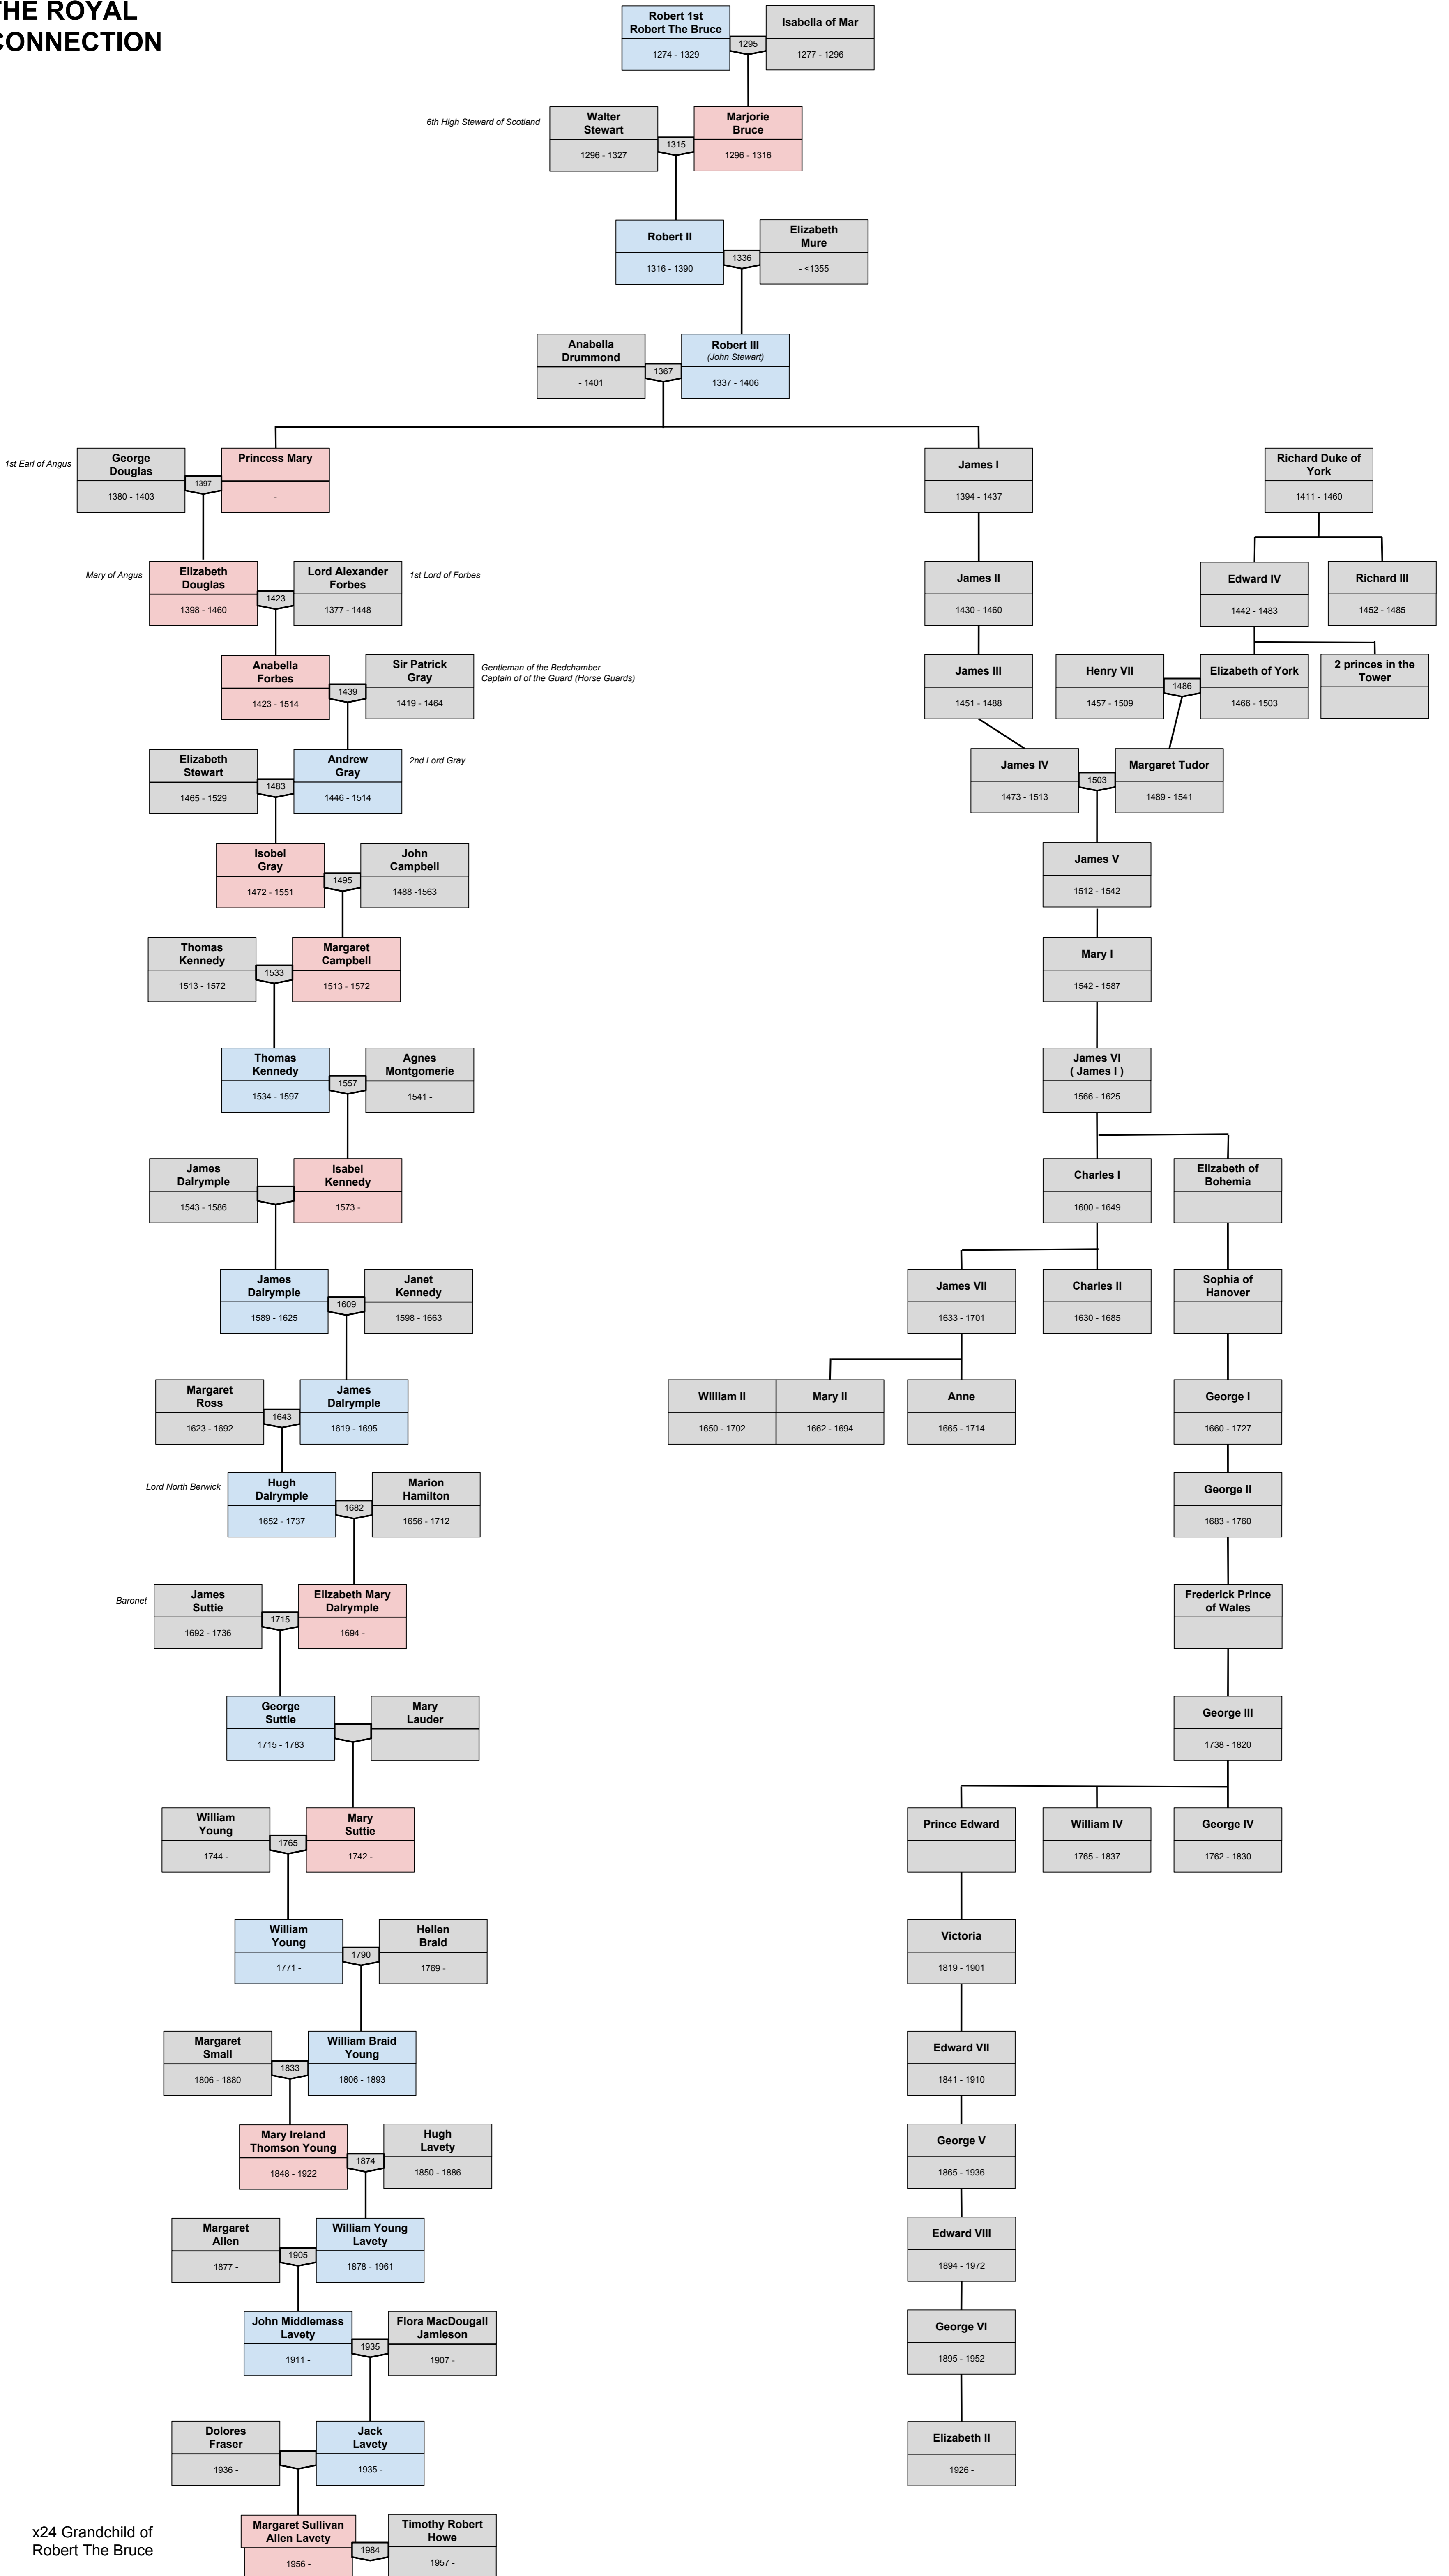

# THE ROYAL CONNECTION

x24 Grandchild of Robert The Bruce

20th Cousin  
Once removed to Elizabeth II